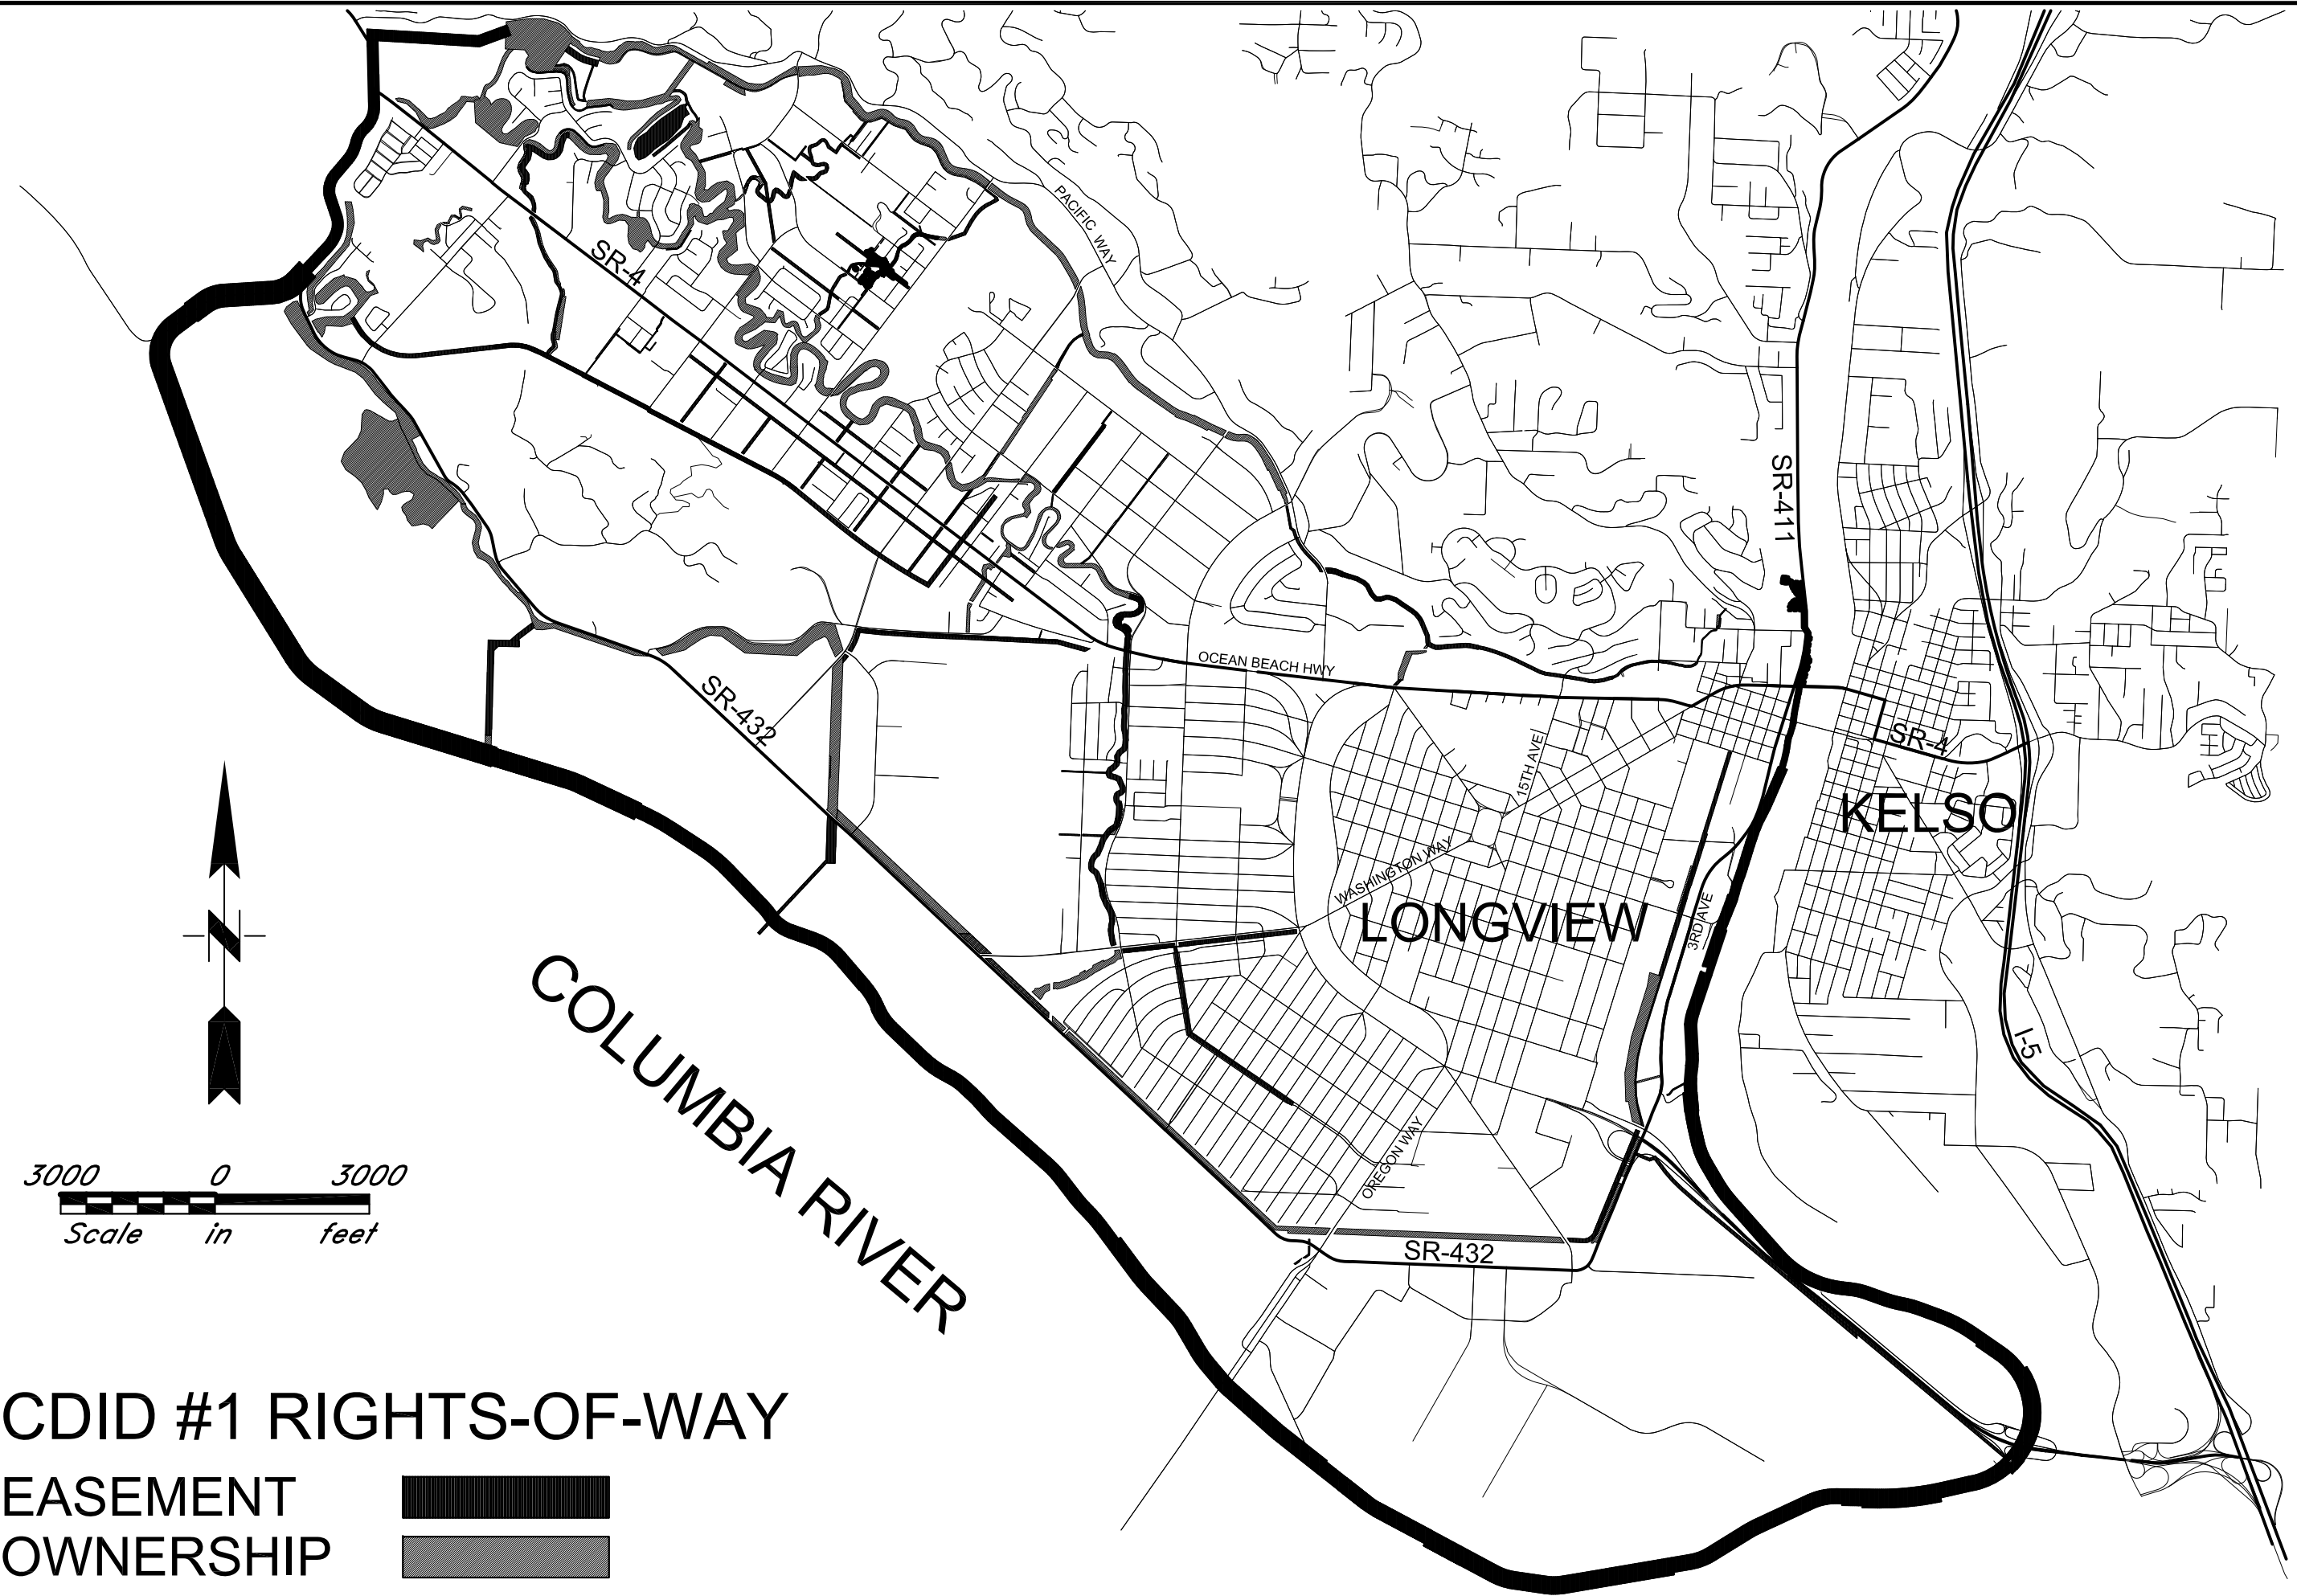

REV	ISSUE	DWG DES CHK APP

CDID #1 RIGHTS-OF-WAY
EASEMENT 
OWNERSHIP 

COLUMBIA RIVER

LONGVIEW

KELSO

SR-4

SR-432

PACIFIC WAY

OCEAN BEACH HWY

WASHINGTON WAY

15TH AVE

OREGON WAY

SR-432

3RD AVE

SR-411

SR-4

I-5